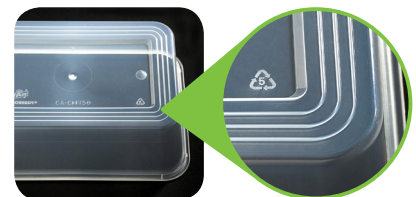

Rectangular containers feature a ribbed base for extra strength